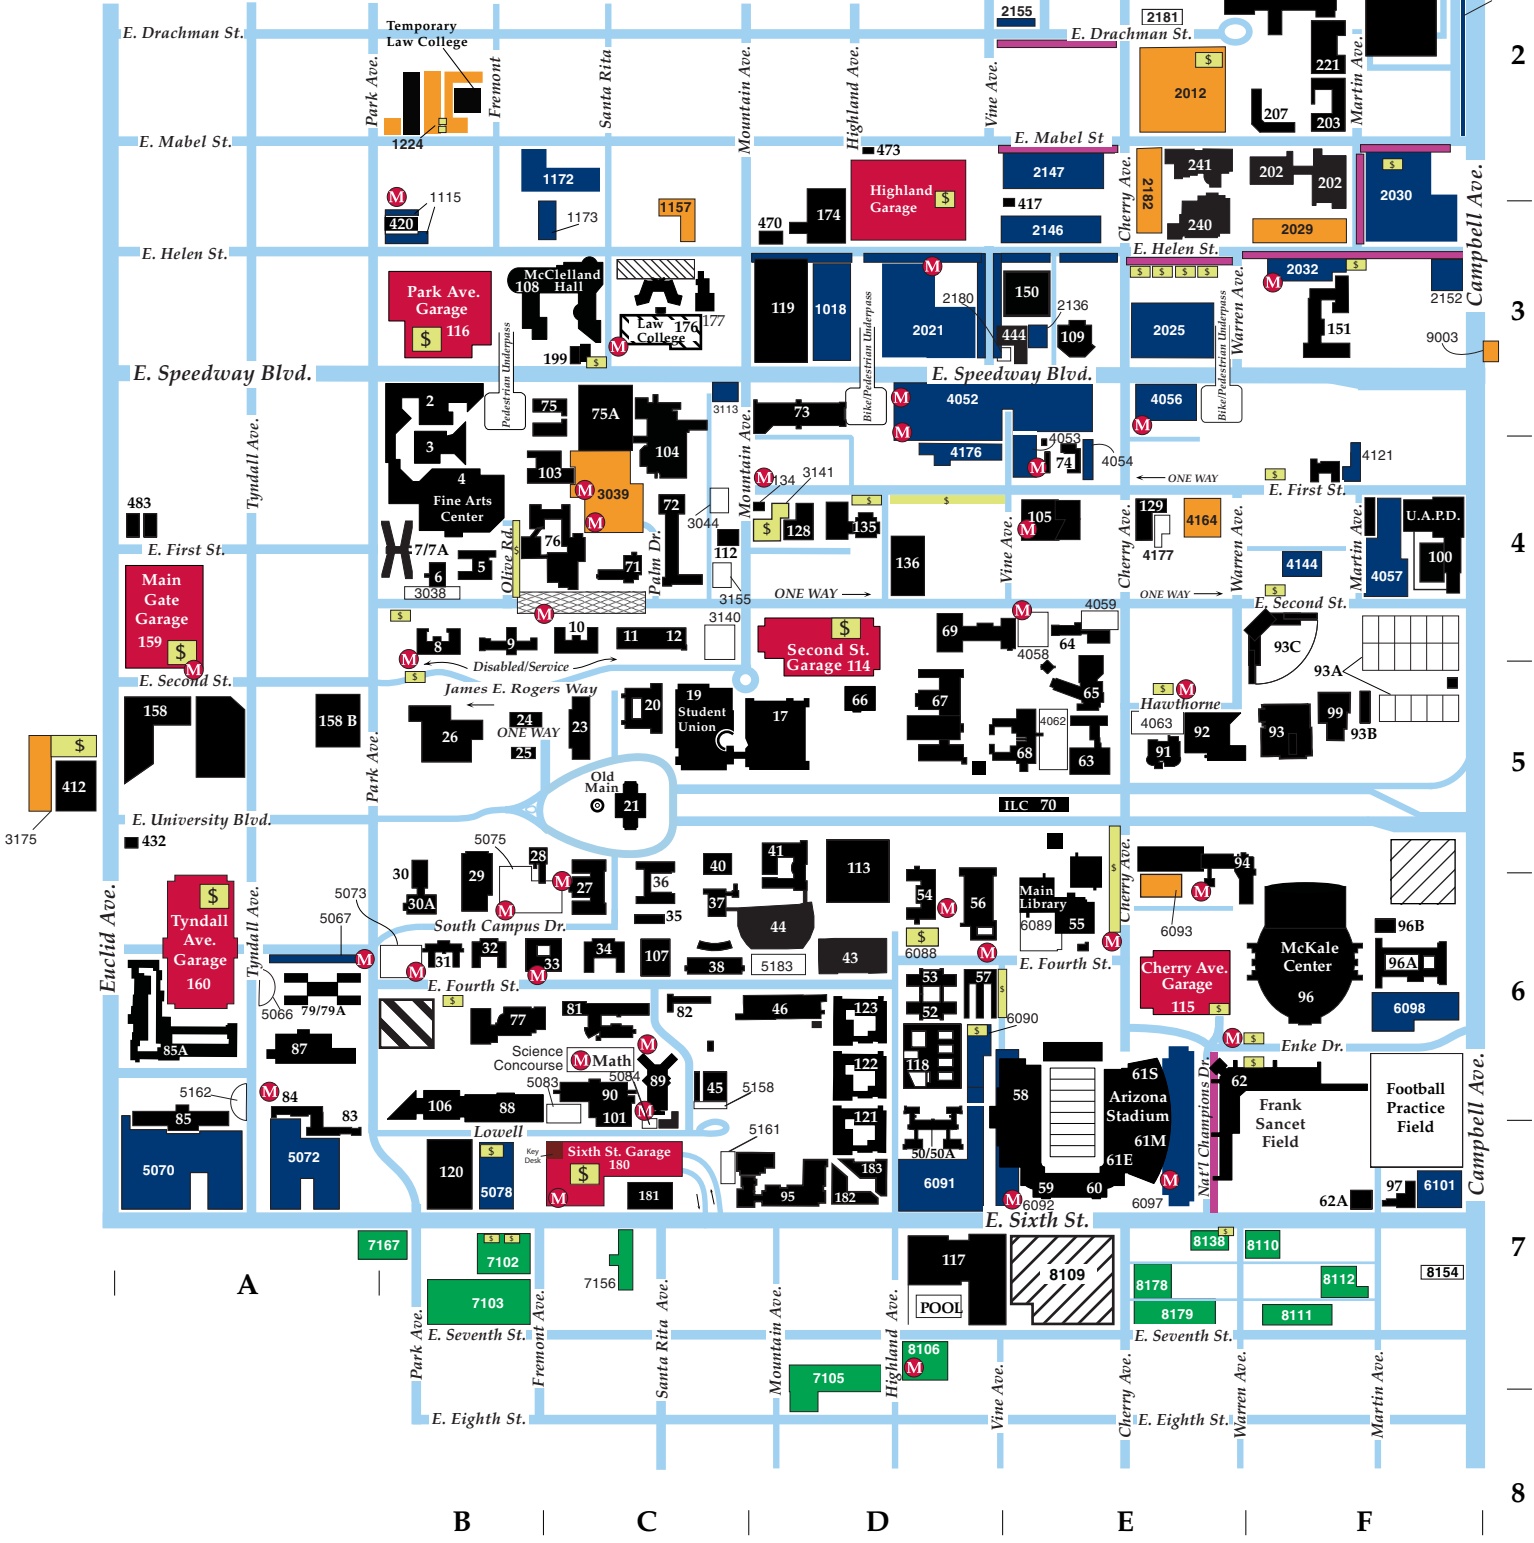

## Campus Parking Map

### 2007-2008

**LEGEND:**

 Zone 1	 Motorcycle Parking
 South of Sixth St. Lots	 Restricted Area
 Flex Lot Permit Parking	 Closed to Traffic (M-F 7-4)
 Lot Specific Permit Parking	 Meter/Visitor Parking
 Misc. Lots: SV, Loading, Disabled	 Construction
 Street Specific Permit Parking	 Parking Garages
	 Buildings

1  
2  
3  
4  
5  
6  
7  
8